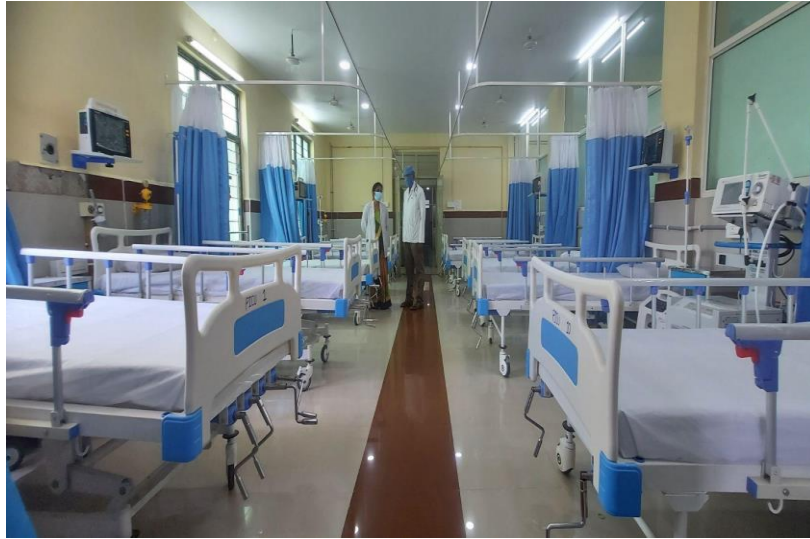

Andhra Pradesh – 35 Govt Hospitals

AP 10 Bed ICU Total Hospitals Status

Total Hospitals: 35

Equipments Delivered: 35

Total Donors: 20

Hospital Photos - Nuzvid

Hospital Photos - Kadiri

Hospital Photos - Guntakal

Hospital Photos - Kuppam

Hospital Photos - Palamaneru

Hospital Photos - Eluru

Hospital Photos - Anakapalli

Hospital Photos - Chirala

Hospital Photos - Guntur

Hospital Photos - Jangareddygudem

Hospital Photos - Madanapalli

Hospital Photos - Nandyal

Hospital Photos - Paderu

Hospital Photos - Palakonda

Hospital Photos - Rajahmundry

Hospital Photos - Razole

Hospital Photos - Tadepalligudem

Hospital Photos - Tenali

Hospital Photos - Atmakur