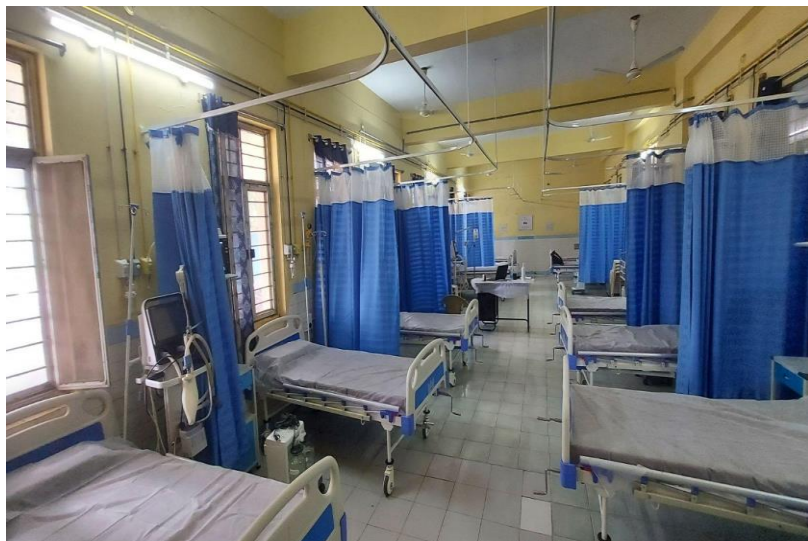

Andhra Pradesh – 35 Govt Hospitals

AP 10 Bed ICU Total Hospitals Status

Total Hospitals: 35

Equipments Delivered: 35

Total Donors: 20

Hospital Photos - Nuzvid

Hospital Photos - Kadiri

Hospital Photos - Guntakal

Hospital Photos - Nandyal

Hospital Photos - Paderu

Hospital Photos - Palakonda

Hospital Photos - Rajahmundry

Hospital Photos - Razole

Hospital Photos - Tadepalligudem

Hospital Photos - Tenali

Hospital Photos - Atmakur