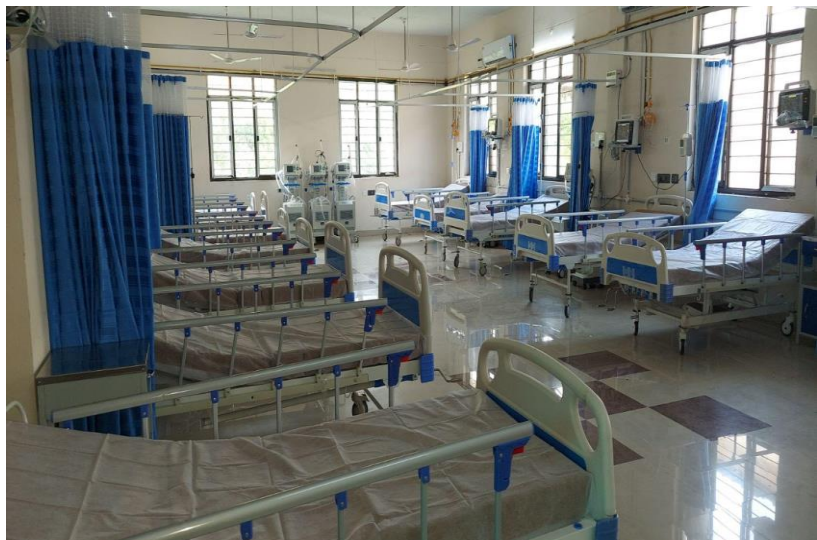

Andhra Pradesh – 35 Govt Hospitals

AP 10 Bed ICU Total Hospitals Status

Total Hospitals: 35

Equipments Delivered: 35

Total Donors: 20

Hospital Photos - Nuzvid

Hospital Photos - Kadiri

Hospital Photos - Guntakal

Hospital Photos - Kuppam

Hospital Photos - Palamaneru

Hospital Photos - Eluru

Hospital Photos - Anakapalli

Hospital Photos - Chirala

Hospital Photos - Guntur

Hospital Photos - Jangareddygudem

Hospital Photos - Madanapalli

Hospital Photos - Nandyal

Hospital Photos - Paderu

Hospital Photos - Palakonda

Hospital Photos - Rajahmundry

Hospital Photos - Razole

Hospital Photos - Tadepalligudem

Hospital Photos - Tenali

Hospital Photos - Atmakur