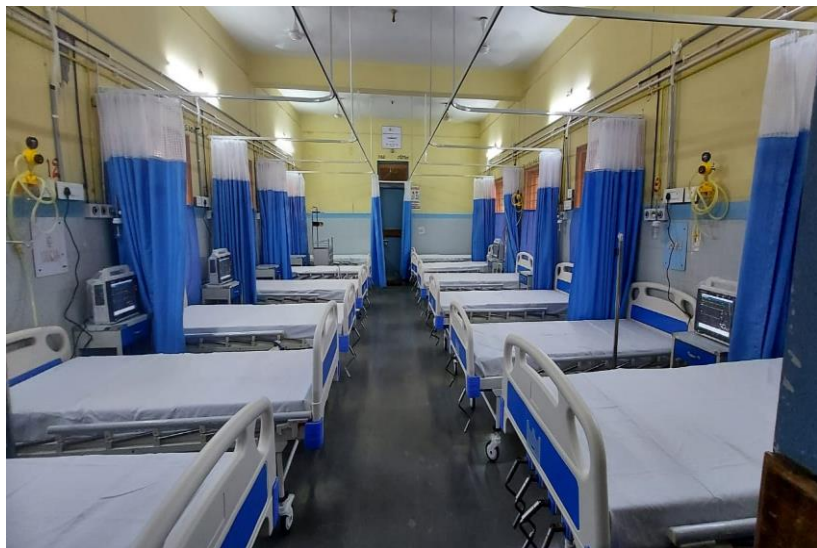

Andhra Pradesh – 35 Govt Hospitals

AP 10 Bed ICU Total Hospitals Status

Total Hospitals: 35

Equipments Delivered: 35

Total Donors: 20

Hospital Photos - Nuzvid

Hospital Photos - Kadiri

Hospital Photos - Guntakal

Hospital Photos - Kuppam

Hospital Photos - Palamaneru

Hospital Photos - Eluru

Hospital Photos - Anakapalli

Hospital Photos - Chirala

Hospital Photos - Guntur

Hospital Photos - Jangareddygudem

Hospital Photos - Madanapalli